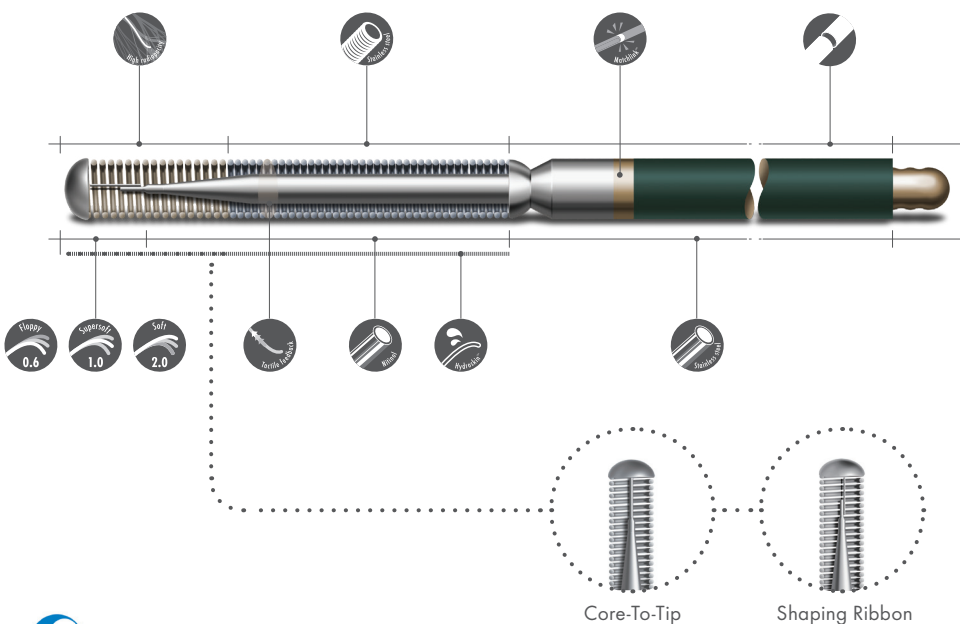

Balancium

Guide Wire **CE**₀₀₈₆

The PTCA guide wire for any case and any fingers

Product Information

Features

- Core-to-tip or Shaping ribbon
- Nitinol + stainless steel core
- Patented welding technique
- Hydroskin™ hydrophilic coating
- 1:1 transmission
- 3 tip-load levels

Benefits

- Multiple choices
- Good visibility
- Super-smooth navigation
- Excellent tactile feedback
- Balanced flexibility and support
- Great pushability and trackability

Ranges

- O.D: 0.014"
- Length: 185/300cm
- Tip load: floppy/supersoft/soft
- Tip shape: straight/J-tip
- Core-to-tip / shaping ribbon
- Radial support: moderate

-  3 Tip-load Levels offer multiple choices for you
-  3 cm Platinum Coil provides great visibility
-  Stainless Steel Spring Coil balances flexibility and support
-  ACT™ Welding enhances tactile feedback
-  30 cm Hydroskin™ Coating guarantees smooth navigation
-  Nitinol Core Wire improves flexibility/trackability
-  Matchlink™ Welding ensures 1:1 transmission
-  Stainless Steel Core Wire provides good pushability
-  PTFE Coating reduces friction in catheter

Ordering Information*

Core-To-Tip

Catalogue No.	O.D.	Length	Tip Shape	Tip Load	Radial Support
GW B185-0	0.014"	185cm	Straight	Floppy (0.6g)	Moderate
GW B185-0J	0.014"	185cm	J	Floppy (0.6g)	Moderate
GW B300-0	0.014"	300cm	Straight	Floppy (0.6g)	Moderate
GW B300-0J	0.014"	300cm	J	Floppy (0.6g)	Moderate
GW B185-1	0.014"	185cm	Straight	Supersoft (1g)	Moderate
GW B185-1J	0.014"	185cm	J	Supersoft (1g)	Moderate
GW B300-1	0.014"	300cm	Straight	Supersoft (1g)	Moderate
GW B300-1J	0.014"	300cm	J	Supersoft (1g)	Moderate
GW B185-2	0.014"	185cm	Straight	Soft (2g)	Moderate
GW B185-2J	0.014"	185cm	J	Soft (2g)	Moderate
GW B300-2	0.014"	300cm	Straight	Soft (2g)	Moderate
GW B300-2J	0.014"	300cm	J	Soft (2g)	Moderate