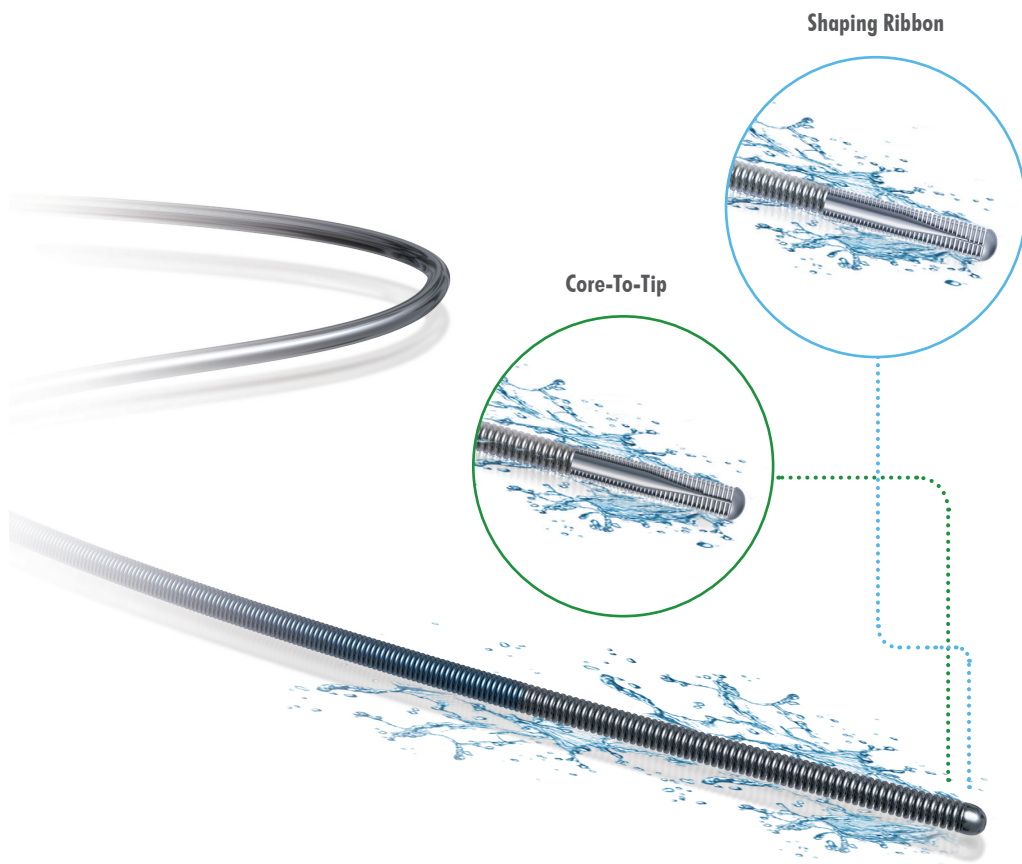

Balancium

Guide Wire **CE**₀₀₈₆

The PTCA guide wire for any case and any fingers

Product Information

Features

- Core-to-tip or Shaping ribbon
- Nitinol + stainless steel core
- Patented welding technique
- Hydroskin™ hydrophilic coating
- 1:1 transmission
- 3 tip-load levels

Benefits

- Multiple choices
- Good visibility
- Super-smooth navigation
- Excellent tactile feedback
- Balanced flexibility and support
- Great pushability and trackability

Ranges

- O.D: 0.014"
- Length: 185/300cm
- Tip load: floppy/supersoft/soft
- Tip shape: straight/J-tip
- Core-to-tip / shaping ribbon
- Radial support: moderate

-  3 Tip-load Levels offer multiple choices for you
-  3 cm Platinum Coil provides great visibility
-  Stainless Steel Spring Coil balances flexibility and support
-  ACT™ Welding enhances tactile feedback
-  30 cm Hydroskin™ Coating guarantees smooth navigation
-  Nitinol Core Wire improves flexibility/trackability
-  Matchlink™ Welding ensures 1:1 transmission
-  Stainless Steel Core Wire provides good pushability
-  PTFE Coating reduces friction in catheter

Ordering Information*

Core-To-Tip

Catalogue No.	O.D.	Length	Tip Shape	Tip Load	Radial Support
GW B185-0	0.014"	185cm	Straight	Floppy (0.6g)	Moderate
GW B185-0J	0.014"	185cm	J	Floppy (0.6g)	Moderate
GW B300-0	0.014"	300cm	Straight	Floppy (0.6g)	Moderate
GW B300-0J	0.014"	300cm	J	Floppy (0.6g)	Moderate
GW B185-1	0.014"	185cm	Straight	Supersoft (1g)	Moderate
GW B185-1J	0.014"	185cm	J	Supersoft (1g)	Moderate
GW B300-1	0.014"	300cm	Straight	Supersoft (1g)	Moderate
GW B300-1J	0.014"	300cm	J	Supersoft (1g)	Moderate
GW B185-2	0.014"	185cm	Straight	Soft (2g)	Moderate
GW B185-2J	0.014"	185cm	J	Soft (2g)	Moderate
GW B300-2	0.014"	300cm	Straight	Soft (2g)	Moderate
GW B300-2J	0.014"	300cm	J	Soft (2g)	Moderate